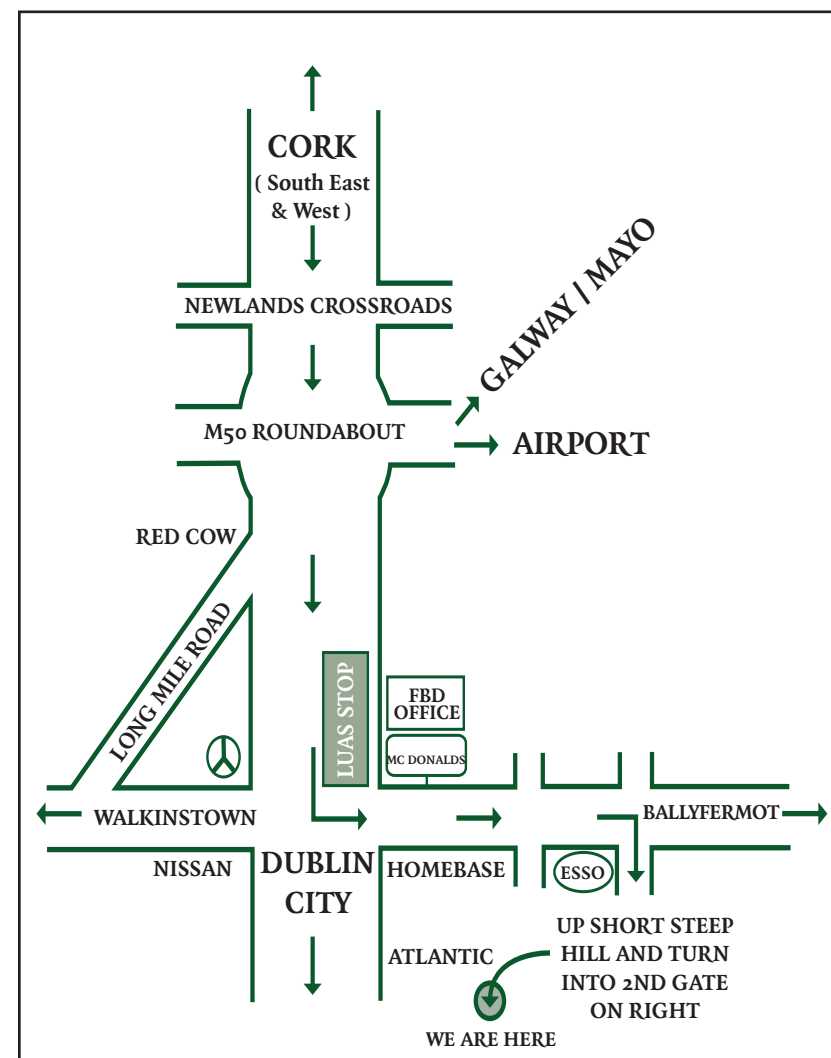

🌿 WHERE TO FIND US?

Hours: 9 am - 5 30 pm Sundays by Appointment

Delivery Service Available.

Now Taking Credit and Laser Cards